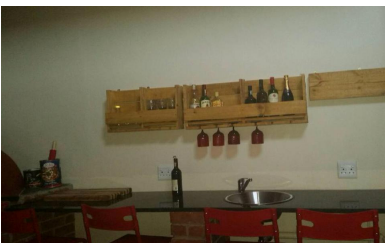

When the ice bucket is removed a wooden slat is put in its place

Ref 16
 10 Seat dining table with removable ice buckets
 R 6 850
 2m x1m table and 10 chairs

Ref 17
 TV Unit
 1.5mx0.4m
 R 1 950

Ref 18
 Day bed
 1.88mx0.9m
 Fits single bed mattress
 R 1 950

Ref 19
 Day bed 3/4
 R 1 595

Ref 20
 Sideboard
 1.8m(L)x1.1m(H)x0.6m(W)
 R 1 600
 Sizes can be made to suite your requirements

Ref 21
 Sideboard
 0.9(H)m x1m(L)x0.5m(W)
 R 1 500

Ref 22
Cabinet
2m(L)x1.1m(H)x.6m(W)
R 3 350
Various colours
Sizes can be made to suite your requirements

Ref 23
Dressing & Mirror
Table: 1.3m(L)x0.4m(w)
Mirror: 0.8m x 0.6m
R 2 700

Ref 24
Wine rack
350mm wide
R 400

Ref 25
Wine rack
1m(H)x0.6m(W)
R 950

Ref 26
Crate style coffee table 1m x 1m
R 1 850

Ref 27
Pallet coffee table on castors 1m x 1m
R 1 350